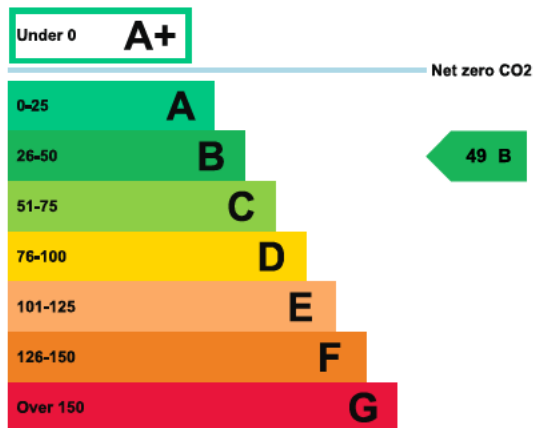

# Energy performance certificate (EPC)

GUIDE SHED The National White Water Centre Canolfan BALA LL23 7NU	Energy rating <b>B</b>	Valid until: <b>22 January 2036</b>
		Certificate number: <b>5770-0143-9443-1755-0092</b>

## Energy rating and score

This property's energy rating is B.

Properties get a rating from A+ (best) to G (worst) and a score.

The better the rating and score, the lower your property's carbon emissions are likely to be.

## How this property compares to others

Properties similar to this one could have ratings:

If newly built	<b>28 B</b>
If typical of the existing stock	<b>131 F</b>